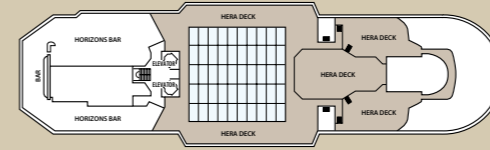

CATEGORY	DECK	DESCRIPTION	NUMBER OF CABINS
Inside Cabins			
IA	3-HERMES	2 lower beds, 3rd/4th berth, bathroom with shower	5
IB	3-HERMES / 4-POSEIDON / 5-DIONYSOS	2 lower beds, 3rd/4th berth, bathroom with shower	31
IC	4-POSEIDON	2 lower beds, 3rd/4th berth, bathroom with shower	42
ID	5-DIONYSOS / 6-VENUS / 7-APOLLO	2 lower beds, 3rd/4th berth, bathroom with shower	62
IE	6-VENUS / 7-APOLLO	2 lower beds, bathroom with shower	23
Outside Cabins			
XAO	5-DIONYSOS	1 lower / 1 upper bed, bathroom with shower (obstructed view)	4
XA	2-ATHENA	2 lower beds, 3rd/4th berth, bathroom with shower	17
XBO	6-VENUS	2 lower beds, 3rd/4th berth, bathroom with shower (obstructed view)	42
XB	3-HERMES / 5-DIONYSOS	2 lower beds, bathroom with shower	29
XC	3-HERMES / 4-POSEIDON	2 lower beds, 3rd/4th berth, 1 sofa bed, bathroom with shower	53
XD	4-POSEIDON	2 lower beds, 3rd/4th berth, 1 sofa bed, bathroom with shower	73
XF	7-APOLLO	2 lower beds, 1 sofa bed, bathroom with shower	40
Suites			
SBJ - Junior Balcony Suite	6-VENUS / 7-APOLLO	2 lower beds, 1 sofa bed, bathroom with shower (balcony)	43
S Suite	6-VENUS	2 lower beds, 1 sofa bed, bathroom with shower	6
SB Balcony Suite	7-APOLLO	2 lower beds, 1 sofa bed, bathroom with shower (balcony)	8
SI Imperial Suite	6-VENUS	2 lower beds, 1 sofa bed, bathroom with bathtub and shower (large balcony with private whirlpool bath)	2

CABIN AMENITIES

All cabins are equipped with shower, WC, air condition, telephone, hair dryer, safety boxes and TV.

SYMBOL LEGEND

- none 2 lower beds
- 1 lower bed + 1 upper bed
- ▲ 2 lower beds + 1 upper bed
- 2 lower beds + 2 upper beds
- ★ 2 lower beds + sofa
- ★* 2 lower beds + 2 upper beds + sofa
- * Suitable for wheelchairs
- ◁ ▷ Connected Cabins
- ⊕ Cabins with bathtub
- ⊙ Cabins with portholes
- ⊖ Cabins with obstructed view