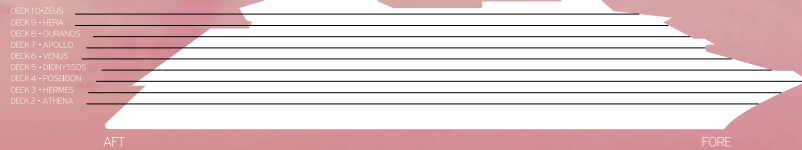

Celestyal Crystal

Suite

PLACES TO ENJOY A GOOD MEAL

DECK	PLACES TO ENJOY A GOOD MEAL
9 - HERA	Leda & Aura Casual Dining
8 - OURANOS	Amalthia Restaurant - Eros Lounge
5 - DIONYSOS	Olympus Restaurant

PLACES TO HAVE FUN

DECK	PLACES TO HAVE FUN
10 - ZEUS	Horizons Bar (Disco)
9 - HERA	Helios Pool Bar
8 - OURANOS	Muses Lounge - Casino - Eros Lounge

PLACES TO TREAT YOURSELF

DECK	PLACES TO TREAT YOURSELF
9 - HERA	Wellness Center - Sana Beauty Centre - Swimming Pool - Gym - Sauna
8 - OURANOS	Conference Room (Symposium)
5 - DIONYSOS	Reception - Travel Value & Experiential Shopping Center - Shore Excursion Office - Photo Shop - Whirlpool Bath (jacuzzi)
4 - POSEIDON	Medical Centre

CATEGORY	DECK	DESCRIPTION	NUMBER OF CABINS
Inside Cabins			
IA	3-HERMES	2 lower beds, 3rd/4th berth, bathroom with shower	5
IB	3-HERMES / 4-POSEIDON / 5-DIONYSOS	2 lower beds, 3rd/4th berth, bathroom with shower	31
IC	4-POSEIDON	2 lower beds, 3rd/4th berth, bathroom with shower	42
ID	5-DIONYSOS / 6-VENUS / 7-APOLLO	2 lower beds, 3rd/4th berth, bathroom with shower	62
IE	6-VENUS / 7-APOLLO	2 lower beds, bathroom with shower	23
Outside Cabins			
XAO	5-DIONYSOS	1 lower / 1 upper bed, bathroom with shower (obstructed view)	4
XA	2-ATHENA	2 lower beds, 3rd/4th berth, bathroom with shower	17
XBO	6-VENUS	2 lower beds, 3rd/4th berth, bathroom with shower (obstructed view)	42
XB	3-HERMES / 5-DIONYSOS	2 lower beds, bathroom with shower	29
XC	3-HERMES / 4-POSEIDON	2 lower beds, 3rd/4th berth, 1 sofa bed, bathroom with shower	53
XD	4-POSEIDON	2 lower beds, 3rd/4th berth, 1 sofa bed, bathroom with shower	73
XF	7-APOLLO	2 lower beds, 1 sofa bed, bathroom with shower	40
Suites			
SBJ - Junior Balcony Suite	6-VENUS / 7-APOLLO	2 lower beds, 1 sofa bed, bathroom with shower (balcony)	43
S Suite	6-VENUS	2 lower beds, 1 sofa bed, bathroom with shower	6
SB Balcony Suite	7-APOLLO	2 lower beds, 1 sofa bed, bathroom with shower (balcony)	8
SI Imperial Suite	6-VENUS	2 lower beds, 1 sofa bed, bathroom with bathtub and shower (large balcony with private whirlpool bath)	2

SHIP SPECIFICATIONS

Tonnage	25.611
Length	162 m
Breadth	25,6 m
Draught	6,10 m
Cruising Speed	18 knots
Passenger Decks	9
Elevators	4
Stabilizers	YES
Electric Current	110 - 220V AC
Classification Society	DNV

CABIN ACCOMMODATIONS

Total Outside Cabins	317
Out of which Balcony Suites	53
Total Inside Cabins	163
Total Cabins	480

CREW

Crew Members	406
Nationality of Officers	Hellenic & International
Nationality of Crew	European & International

CABIN AMENITIES

All cabins are equipped with shower, WC, air condition, telephone, hair dryer, safety boxes and TV.