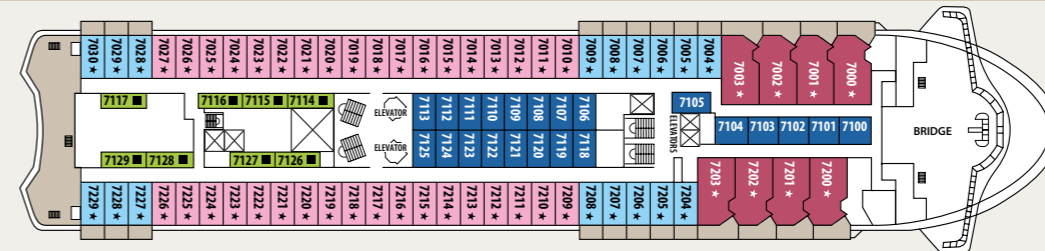

DECK 7 - APOLLO