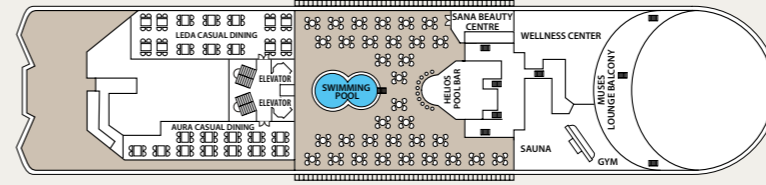

DECK 9 - HERA