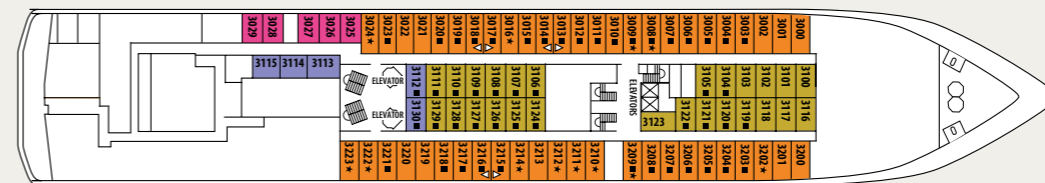

DECK 3 - HERMES