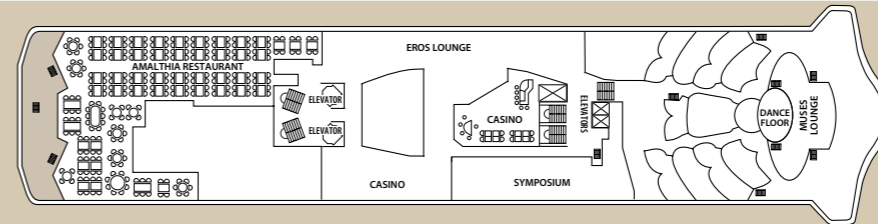

DECK 8 - OURANOS