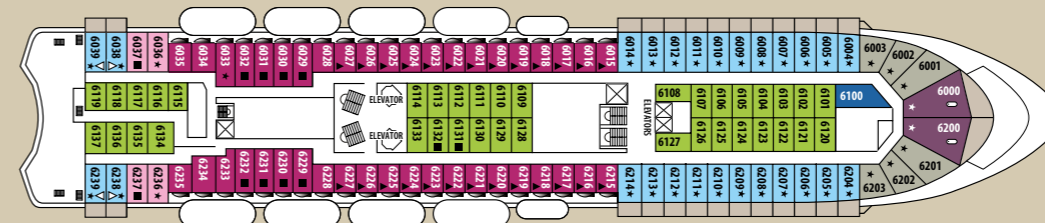

SHIP SPECIFICATIONS

Tonnage	25.611
Length	162 m
Breadth	25,6 m
Draught	6,10 m
Cruising Speed	18 knots
Passenger Decks	9
Elevators	4
Stabilizers	YES
Electric Current	110 - 220V AC
Classification Society	DNV

DECK 10 - ZEUS

DECK 9 - HERA

DECK 8 - OURANOS

DECK 7 - APOLLO

DECK 6 - VENUS

DECK 5 - DIONYSOS

DECK 4 - POSEIDON

DECK 3 - HERMES

DECK 2 - ATHENA

Deck plans and cabins layouts are given purely as a guide. Size and layout may vary within the same category.