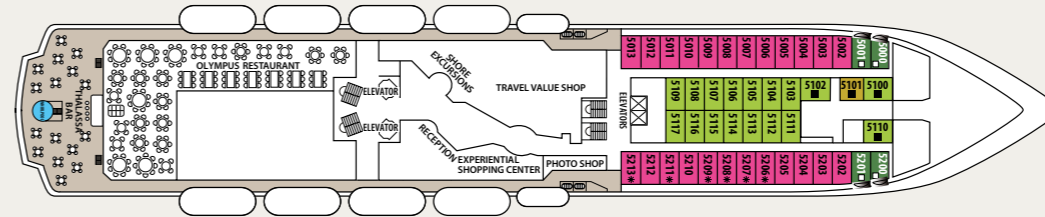

SHIP SPECIFICATIONS

Tonnage	25.611
Length	162 m
Breadth	25,6 m
Draught	6,10 m
Cruising Speed	18 knots
Passenger Decks	9
Elevators	4
Stabilizers	YES
Electric Current	110 - 220V AC
Classification Society	DNV

DECK 10 - ZEUS

DECK 9 - HERA

DECK 8 - OURANOS

DECK 7 - APOLLO

DECK 6 - VENUS

DECK 5 - DIONYSOS

DECK 4 - POSEIDON

DECK 3 - HERMES

DECK 2 - ATHENA

Deck plans and cabins layouts are given purely as a guide. Size and layout may vary within the same category.