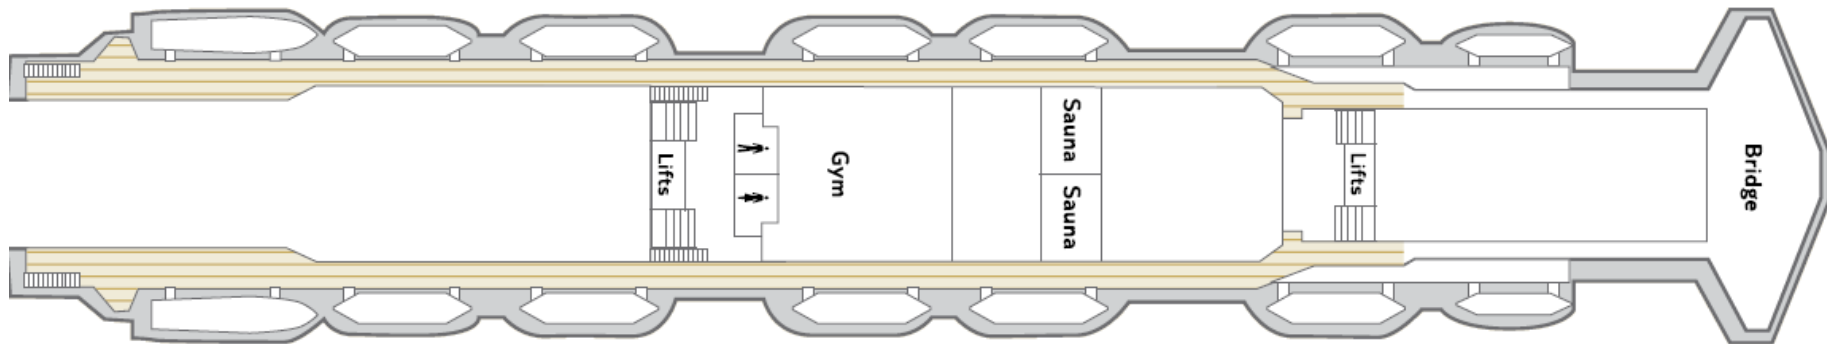

PLANO CUBIERTAS LOUIS OLYMPIA

Category	Deck	Nº of Cabins	Cabin Description
SG	Sun Deck 9	2	Grand Suite (up to 3 persons)
SB	Sun Deck 9	7	Balcony Suite (up to 3 persons)
SJ	Promenade Deck 7	9	Junior Suite (up to 3 persons)
SJO	Promenade Deck 7	18	Junior Suite with obstructed view (up to 3 persons)
XF	Upper Deck 6	40	Outside Cabin (up to 2 persons)
XE	Cabaret Deck 5	42	Outside Cabin (up to 2 persons)
XD	Main Deck 4	52	Outside Cabin (up to 3 persons)
XC	Deck 3	94	Outside Cabin (up to 3 persons)
XB	Deck 2	92	Outside Cabin (up to 3 persons)
XA	Deck 3, Deck 2	68	Outside Cabin (up to 3 persons)
IF	Upper Deck 6	34	Inside Cabin (up to 2 persons)
IE	Cabaret Deck 5	34	Inside Cabin (up to 2 persons)
ID	Main Deck 4	39	Inside Cabin (up to 2 persons)
IC	Deck 3	85	Inside Cabin (up to 4 persons)
IB	Deck 2	78	Inside Cabin (up to 4 persons)
IA	Deck 3, Deck 2	36	Inside Cabin (up to 4 persons)

XB **XA** **IB** **IA**

▲ = 2 lower beds & 1 upper bed / ■ = 2 lower beds & 2 upper beds / no symbol = 2 lower beds

XC **XA** **IC** **IA**

▲ = 2 lower beds & 1 upper bed / ■ = 2 lower beds & 2 upper beds / no symbol = 2 lower beds

▲ = 2 lower beds & 1 upper bed / no symbol = 2 lower beds

no symbol = 2 lower beds

BRIDGE DECK 8

BRIDGE DECK 8

SUN DECK 9

SUN DECK 9

● = double bed / ★ = sofa bed / ☞ = staterooms with bathtub

COMPASS DECK 10