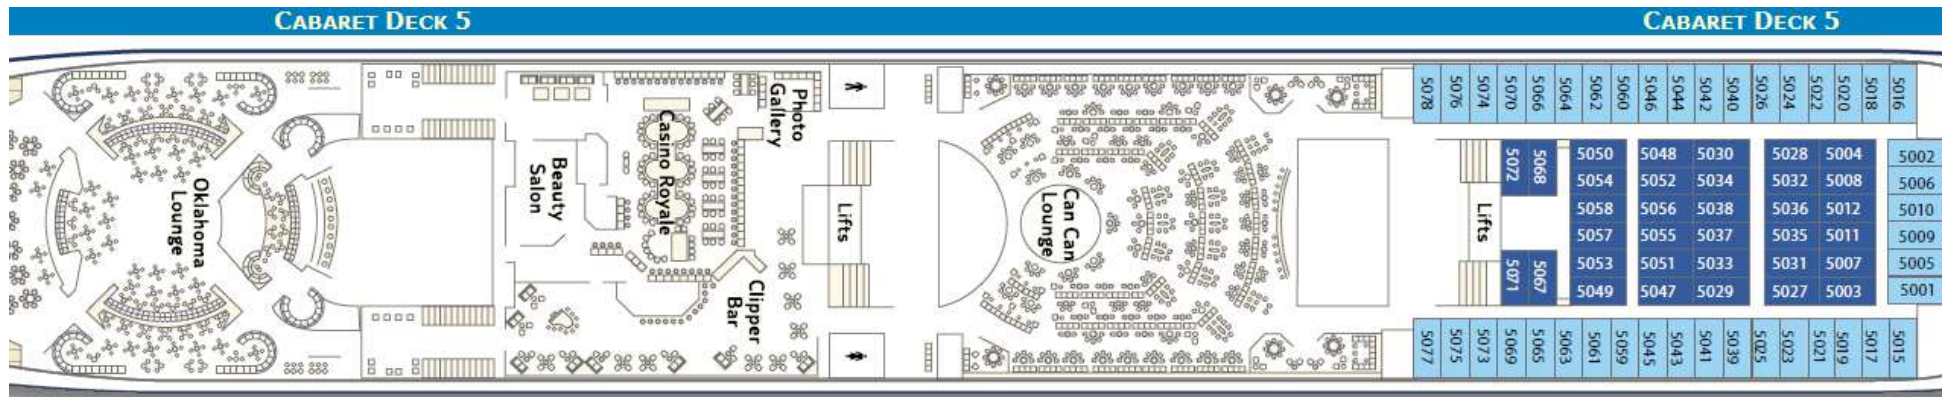

PLANO CUBIERTAS LOUIS OLYMPIA

Category	Deck	Nº of Cabins	Cabin Description
SG	Sun Deck 9	2	Grand Suite (up to 3 persons)
SB	Sun Deck 9	7	Balcony Suite (up to 3 persons)
SJ	Promenade Deck 7	9	Junior Suite (up to 3 persons)
SJO	Promenade Deck 7	18	Junior Suite with obstructed view (up to 3 persons)
XF	Upper Deck 6	40	Outside Cabin (up to 2 persons)
XE	Cabaret Deck 5	42	Outside Cabin (up to 2 persons)
XD	Main Deck 4	52	Outside Cabin (up to 3 persons)
XC	Deck 3	94	Outside Cabin (up to 3 persons)
XB	Deck 2	92	Outside Cabin (up to 3 persons)
XA	Deck 3, Deck 2	68	Outside Cabin (up to 3 persons)
IF	Upper Deck 6	34	Inside Cabin (up to 2 persons)
IE	Cabaret Deck 5	34	Inside Cabin (up to 2 persons)
ID	Main Deck 4	39	Inside Cabin (up to 2 persons)
IC	Deck 3	85	Inside Cabin (up to 4 persons)
IB	Deck 2	78	Inside Cabin (up to 4 persons)
IA	Deck 3, Deck 2	36	Inside Cabin (up to 4 persons)

XB **XA** **IB** **IA**

▲ = 2 lower beds & 1 upper bed / ■ = 2 lower beds & 2 upper beds / no symbol = 2 lower beds

XC **XA** **IC** **IA**

▲ = 2 lower beds & 1 upper bed / ■ = 2 lower beds & 2 upper beds / no symbol = 2 lower beds

▲ = 2 lower beds & 1 upper bed / no symbol = 2 lower beds

no symbol = 2 lower beds

BRIDGE DECK 8

BRIDGE DECK 8

SUN DECK 9

SUN DECK 9

● = double bed / ★ = sofa bed / ☞ = staterooms with bathtub

COMPASS DECK 10