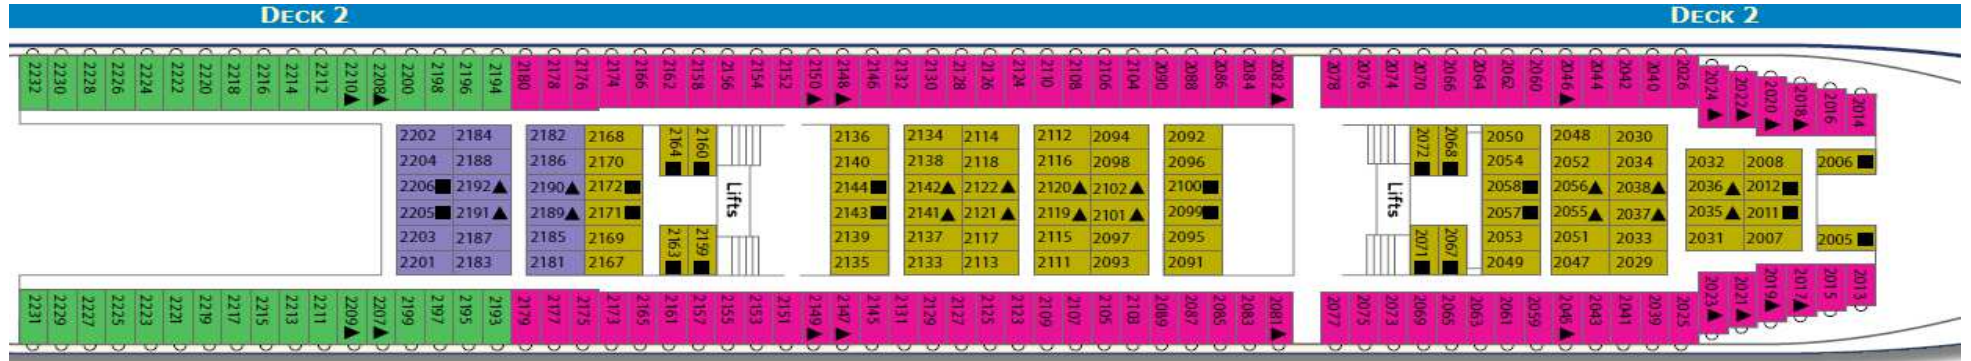

PLANO CUBIERTAS LOUIS OLYMPIA

Category	Deck	Nº of Cabins	Cabin Description
SG	Sun Deck 9	2	Grand Suite (up to 3 persons)
SB	Sun Deck 9	7	Balcony Suite (up to 3 persons)
SJ	Promenade Deck 7	9	Junior Suite (up to 3 persons)
SJO	Promenade Deck 7	18	Junior Suite with obstructed view (up to 3 persons)
XF	Upper Deck 6	40	Outside Cabin (up to 2 persons)
XE	Cabaret Deck 5	42	Outside Cabin (up to 2 persons)
XD	Main Deck 4	52	Outside Cabin (up to 3 persons)
XC	Deck 3	94	Outside Cabin (up to 3 persons)
XB	Deck 2	92	Outside Cabin (up to 3 persons)
XA	Deck 3, Deck 2	68	Outside Cabin (up to 3 persons)
IF	Upper Deck 6	34	Inside Cabin (up to 2 persons)
IE	Cabaret Deck 5	34	Inside Cabin (up to 2 persons)
ID	Main Deck 4	39	Inside Cabin (up to 2 persons)
IC	Deck 3	85	Inside Cabin (up to 4 persons)
IB	Deck 2	78	Inside Cabin (up to 4 persons)
IA	Deck 3, Deck 2	36	Inside Cabin (up to 4 persons)

XB **XA** **IB** **IA**

▲ = 2 lower beds & 1 upper bed / ■ = 2 lower beds & 2 upper beds / no symbol = 2 lower beds

XC **XA** **IC** **IA**

▲ = 2 lower beds & 1 upper bed / ■ = 2 lower beds & 2 upper beds / no symbol = 2 lower beds

▲ = 2 lower beds & 1 upper bed / no symbol = 2 lower beds

no symbol = 2 lower beds

BRIDGE DECK 8

BRIDGE DECK 8

SUN DECK 9

SUN DECK 9

● = double bed / ★ = sofa bed / ☞ = staterooms with bathtub

COMPASS DECK 10