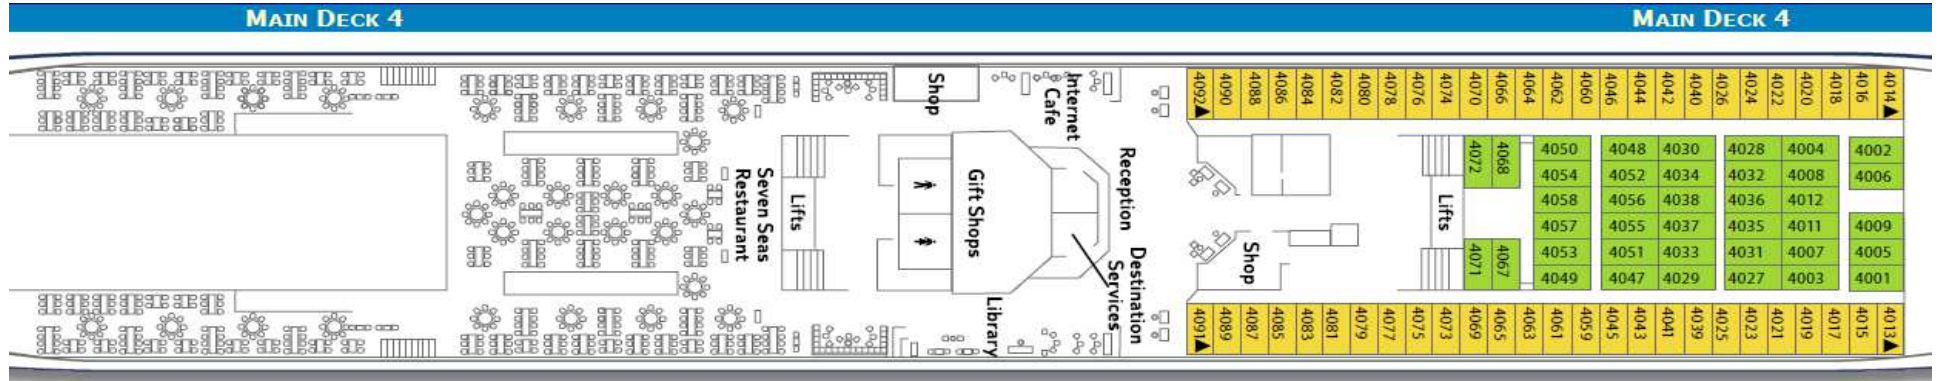

PLANO CUBIERTAS LOUIS OLYMPIA

Category	Deck	Nº of Cabins	Cabin Description
SG	Sun Deck 9	2	Grand Suite (up to 3 persons)
SB	Sun Deck 9	7	Balcony Suite (up to 3 persons)
SJ	Promenade Deck 7	9	Junior Suite (up to 3 persons)
SJO	Promenade Deck 7	18	Junior Suite with obstructed view (up to 3 persons)
XF	Upper Deck 6	40	Outside Cabin (up to 2 persons)
XE	Cabaret Deck 5	42	Outside Cabin (up to 2 persons)
XD	Main Deck 4	52	Outside Cabin (up to 3 persons)
XC	Deck 3	94	Outside Cabin (up to 3 persons)
XB	Deck 2	92	Outside Cabin (up to 3 persons)
XA	Deck 3, Deck 2	68	Outside Cabin (up to 3 persons)
IF	Upper Deck 6	34	Inside Cabin (up to 2 persons)
IE	Cabaret Deck 5	34	Inside Cabin (up to 2 persons)
ID	Main Deck 4	39	Inside Cabin (up to 2 persons)
IC	Deck 3	85	Inside Cabin (up to 4 persons)
IB	Deck 2	78	Inside Cabin (up to 4 persons)
IA	Deck 3, Deck 2	36	Inside Cabin (up to 4 persons)

XB **XA** **IB** **IA**

▲ = 2 lower beds & 1 upper bed / ■ = 2 lower beds & 2 upper beds / no symbol = 2 lower beds

XC **XA** **IC** **IA**

▲ = 2 lower beds & 1 upper bed / ■ = 2 lower beds & 2 upper beds / no symbol = 2 lower beds

▲ = 2 lower beds & 1 upper bed / no symbol = 2 lower beds

no symbol = 2 lower beds

BRIDGE DECK 8

BRIDGE DECK 8

SUN DECK 9

SUN DECK 9

● = double bed / ★ = sofa bed / ☞ = staterooms with bathtub

COMPASS DECK 10