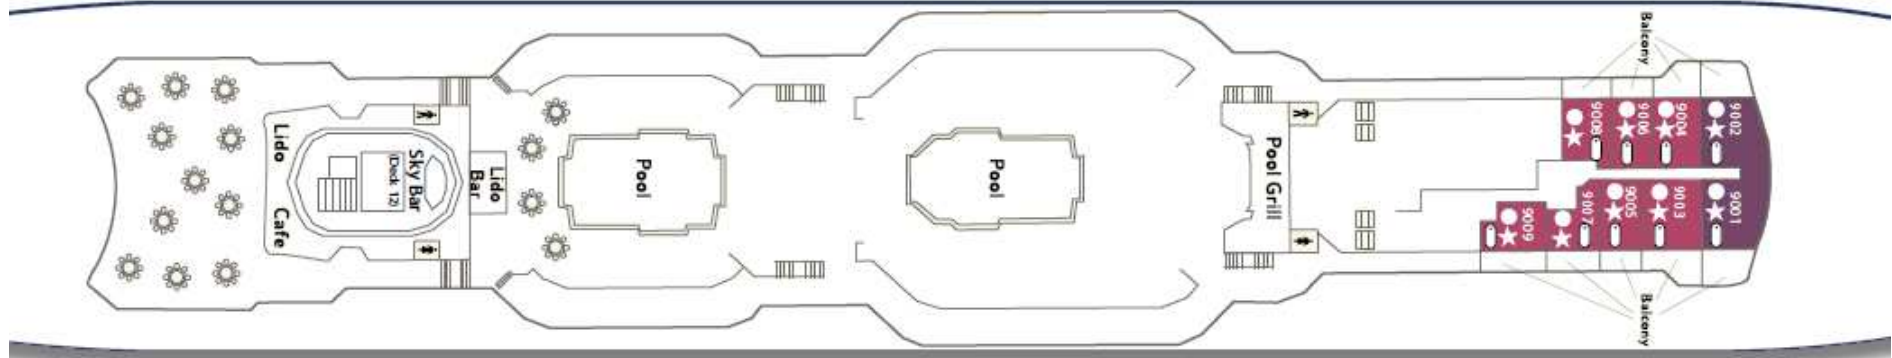

PLANO CUBIERTAS LOUIS OLYMPIA

Category	Deck	Nº of Cabins	Cabin Description
SG	Sun Deck 9	2	Grand Suite (up to 3 persons)
SB	Sun Deck 9	7	Balcony Suite (up to 3 persons)
SJ	Promenade Deck 7	9	Junior Suite (up to 3 persons)
SJO	Promenade Deck 7	18	Junior Suite with obstructed view (up to 3 persons)
XF	Upper Deck 6	40	Outside Cabin (up to 2 persons)
XE	Cabaret Deck 5	42	Outside Cabin (up to 2 persons)
XD	Main Deck 4	52	Outside Cabin (up to 3 persons)
XC	Deck 3	94	Outside Cabin (up to 3 persons)
XB	Deck 2	92	Outside Cabin (up to 3 persons)
XA	Deck 3, Deck 2	68	Outside Cabin (up to 3 persons)
IF	Upper Deck 6	34	Inside Cabin (up to 2 persons)
IE	Cabaret Deck 5	34	Inside Cabin (up to 2 persons)
ID	Main Deck 4	39	Inside Cabin (up to 2 persons)
IC	Deck 3	85	Inside Cabin (up to 4 persons)
IB	Deck 2	78	Inside Cabin (up to 4 persons)
IA	Deck 3, Deck 2	36	Inside Cabin (up to 4 persons)

XB **XA** **IB** **IA**

▲ = 2 lower beds & 1 upper bed / ■ = 2 lower beds & 2 upper beds / no symbol = 2 lower beds

XC **XA** **IC** **IA**

▲ = 2 lower beds & 1 upper bed / ■ = 2 lower beds & 2 upper beds / no symbol = 2 lower beds

▲ = 2 lower beds & 1 upper bed / no symbol = 2 lower beds

no symbol = 2 lower beds

BRIDGE DECK 8

BRIDGE DECK 8

SUN DECK 9

SUN DECK 9

● = double bed / ★ = sofa bed / ☞ = staterooms with bathtub

COMPASS DECK 10

COMPASS DECK 10