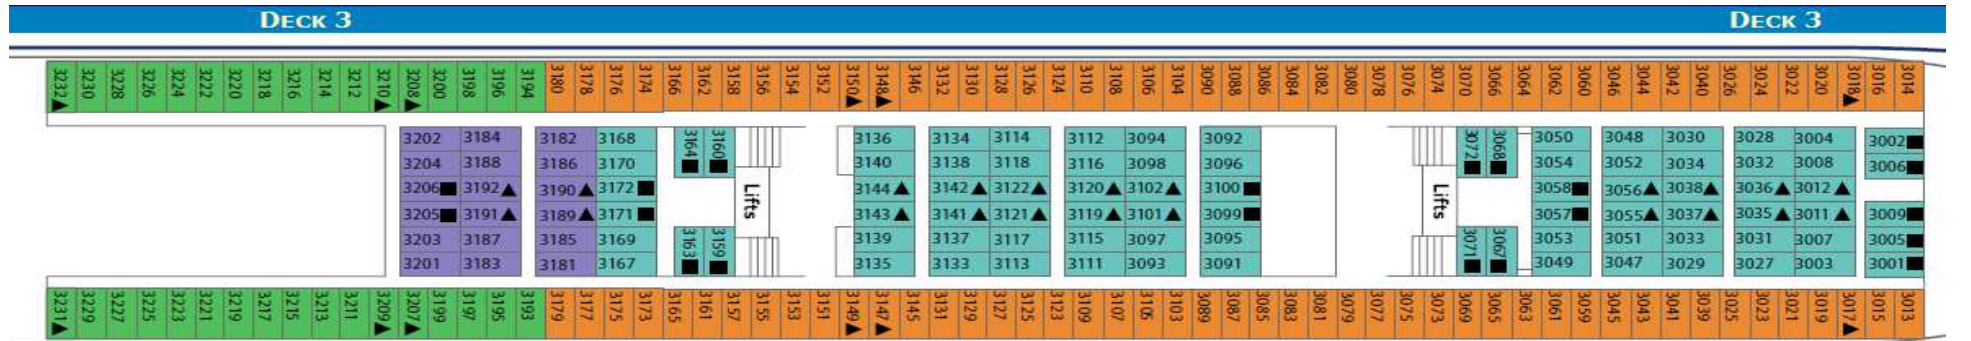

PLANO CUBIERTAS LOUIS OLYMPIA

Category	Deck	Nº of Cabins	Cabin Description
SG	Sun Deck 9	2	Grand Suite (up to 3 persons)
SB	Sun Deck 9	7	Balcony Suite (up to 3 persons)
SJ	Promenade Deck 7	9	Junior Suite (up to 3 persons)
SJO	Promenade Deck 7	18	Junior Suite with obstructed view (up to 3 persons)
XF	Upper Deck 6	40	Outside Cabin (up to 2 persons)
XE	Cabaret Deck 5	42	Outside Cabin (up to 2 persons)
XD	Main Deck 4	52	Outside Cabin (up to 3 persons)
XC	Deck 3	94	Outside Cabin (up to 3 persons)
XB	Deck 2	92	Outside Cabin (up to 3 persons)
XA	Deck 3, Deck 2	68	Outside Cabin (up to 3 persons)
IF	Upper Deck 6	34	Inside Cabin (up to 2 persons)
IE	Cabaret Deck 5	34	Inside Cabin (up to 2 persons)
ID	Main Deck 4	39	Inside Cabin (up to 2 persons)
IC	Deck 3	85	Inside Cabin (up to 4 persons)
IB	Deck 2	78	Inside Cabin (up to 4 persons)
IA	Deck 3, Deck 2	36	Inside Cabin (up to 4 persons)

XB **XA** **IB** **IA**

▲ = 2 lower beds & 1 upper bed / ■ = 2 lower beds & 2 upper beds / no symbol = 2 lower beds

XC **XA** **IC** **IA**

▲ = 2 lower beds & 1 upper bed / ■ = 2 lower beds & 2 upper beds / no symbol = 2 lower beds

▲ = 2 lower beds & 1 upper bed / no symbol = 2 lower beds

no symbol = 2 lower beds

BRIDGE DECK 8

BRIDGE DECK 8

SUN DECK 9

SUN DECK 9

● = double bed / ★ = sofa bed / ☞ = staterooms with bathtub

COMPASS DECK 10