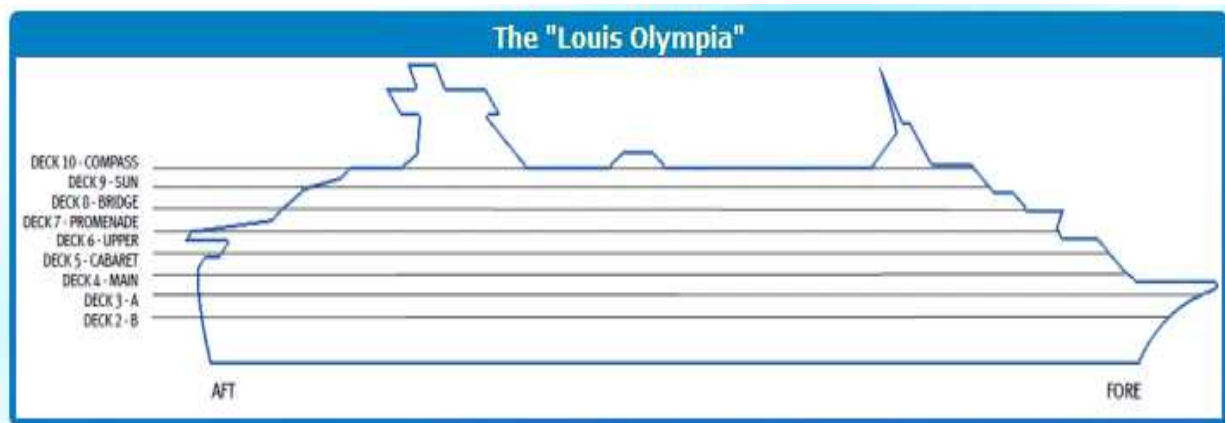

PLANO CUBIERTAS LOUIS OLYMPIA

Category	Deck	Nº of Cabins	Cabin Description
SG	Sun Deck 9	2	Grand Suite (up to 3 persons)
SB	Sun Deck 9	7	Balcony Suite (up to 3 persons)
SJ	Promenade Deck 7	9	Junior Suite (up to 3 persons)
SJO	Promenade Deck 7	18	Junior Suite with obstructed view (up to 3 persons)
XF	Upper Deck 6	40	Outside Cabin (up to 2 persons)
XE	Cabaret Deck 5	42	Outside Cabin (up to 2 persons)
XD	Main Deck 4	52	Outside Cabin (up to 3 persons)
XC	Deck 3	94	Outside Cabin (up to 3 persons)
XB	Deck 2	92	Outside Cabin (up to 3 persons)
XA	Deck 3, Deck 2	68	Outside Cabin (up to 3 persons)
IF	Upper Deck 6	34	Inside Cabin (up to 2 persons)
IE	Cabaret Deck 5	34	Inside Cabin (up to 2 persons)
ID	Main Deck 4	39	Inside Cabin (up to 2 persons)
IC	Deck 3	85	Inside Cabin (up to 4 persons)
IB	Deck 2	78	Inside Cabin (up to 4 persons)
IA	Deck 3, Deck 2	36	Inside Cabin (up to 4 persons)

XB **XA** **IB** **IA**

▲ = 2 lower beds & 1 upper bed / ■ = 2 lower beds & 2 upper beds / no symbol = 2 lower beds

XC **XA** **IC** **IA**

▲ = 2 lower beds & 1 upper bed / ■ = 2 lower beds & 2 upper beds / no symbol = 2 lower beds