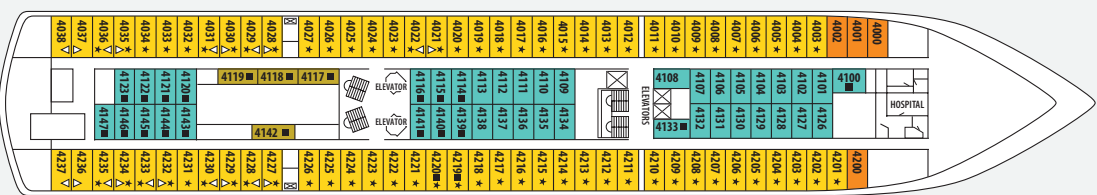

Symbol Legend

- none 2 lower beds
- 1 lower bed + 1 upper bed
- ▲ 2 lower beds + 1 upper bed
- 2 lower beds + 2 upper beds
- ★ 2 lower beds + sofa
- ★ 2 lower beds + 2 upper beds + sofa
- * Suitable for wheelchairs
- ◁ ▷ Connected Cabins
- ⊕ Cabins with bathtub
- ⊖ Cabins with portholes
- ⊘ Cabins with obstructed view

DECK 10 - ZEUS

DECK 9 - HERA

DECK 8 - OURANOS

DECK 7 - APOLLO

DECK 6 - VENUS

DECK 5 - DIONYSOSS

DECK 4 - POSEIDON

DECK 3 - HERMES