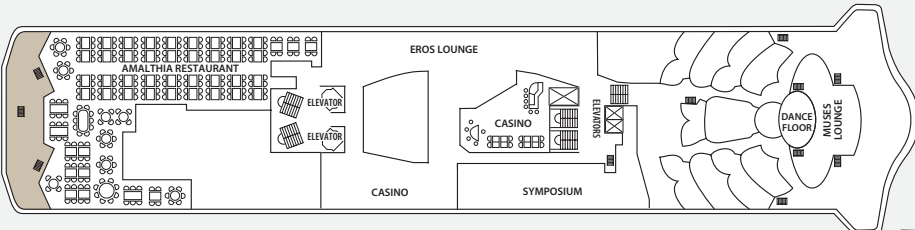

DECK 8 - OURANOS