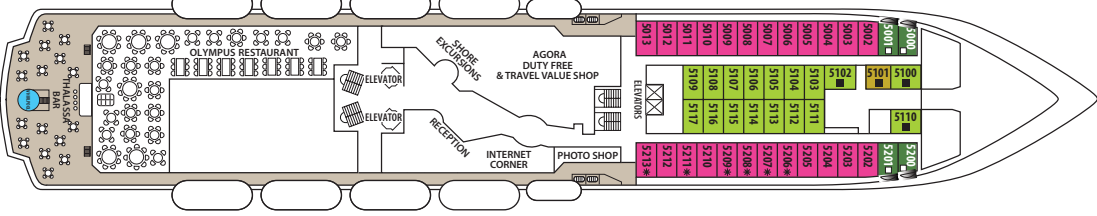

Symbol Legend

- none 2 lower beds
- 1 lower bed + 1 upper bed
- ▲ 2 lower beds + 1 upper bed
- 2 lower beds + 2 upper beds
- ★ 2 lower beds + sofa
- ★ 2 lower beds + 2 upper beds + sofa
- * Suitable for wheelchairs
- ◁ ▷ Connected Cabins
- ⊕ Cabins with bathtub
- ⊖ Cabins with portholes
- ⊘ Cabins with obstructed view

DECK 10 - ZEUS

DECK 9 - HERA

DECK 8 - OURANOS

DECK 7 - APOLLO

DECK 6 - VENUS

DECK 5 - DIONYSOSS

DECK 4 - POSEIDON

DECK 3 - HERMES