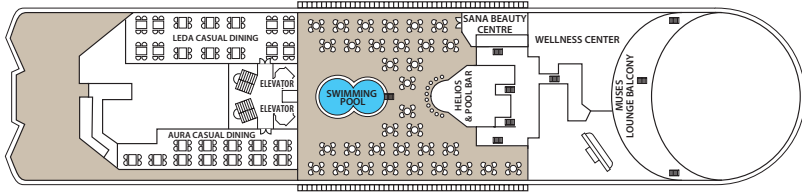

DECK 9 - HERA