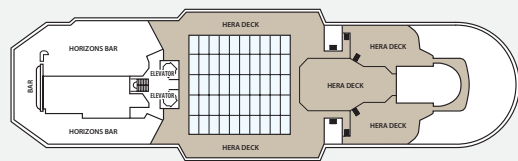

Category	Deck	Description	Number of cabins
Inside Cabins			
IA	3-HERMES	2 lower beds, 3rd/4th berth, bathroom with shower	5
IB	3-HERMES / 4-POSEIDON / 5-DIONYSOS	2 lower beds, 3rd/4th berth, bathroom with shower	31
IC	4-POSEIDON	2 lower beds, 3rd/4th berth, bathroom with shower	42
ID	5-DIONYSOS / 6-VENUS / 7-APOLLO	2 lower beds, 3rd/4th berth, bathroom with shower	62
IE	6-VENUS / 7-APOLLO	2 lower beds, bathroom with shower	23
Outside Cabins			
XAO	5-DIONYSOS	1 lower / 1 upper bed, bathroom with shower (obstructed view)	4
XA	2-ATHENA	2 lower beds, 3rd/4th berth, bathroom with shower	17
XBO	6-VENUS	2 lower beds, 3rd/4th berth, bathroom with shower (obstructed view)	42
XB	3-HERMES / 5-DIONYSOS	2 lower beds, bathroom with shower	29
XC	3-HERMES / 4-POSEIDON	2 lower beds, 3rd/4th berth, 1 sofa bed, bathroom with shower	53
XD	4-POSEIDON	2 lower beds, 3rd/4th berth, 1 sofa bed, bathroom with shower	73
XE	6-VENUS	2 lower beds, 3rd/4th berth, 1 sofa bed, bathroom with shower	30
XF	7-APOLLO	2 lower beds, 1 sofa bed, bathroom with shower	53
Suites			
SJ Junior Suite	6-VENUS	2 lower beds, 1 sofa bed, bathroom with shower	4
S Suite	6-VENUS	2 lower beds, 1 sofa bed, bathroom with shower	2
SB Balcony Suite	7-APOLLO	2 lower beds, 1 sofa bed, bathroom with shower (small balcony)	8
SJ Imperial Suite	6-VENUS	2 lower beds, 1 sofa bed, bathroom with bathtub and shower (large balcony with private whirlpool bath)	2

All cabins are equipped with shower, WC, air condition, telephone, hair dryer, safety boxes and TV.

Deck plans and cabins layouts are given purely as a guide. Size and layout may vary within the same category.