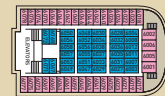

DECK 6 - VENUS