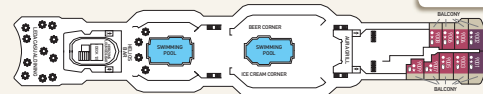

DECK 9 - HERA