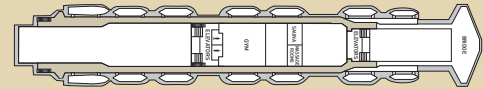

DECK 8 - OURANOS