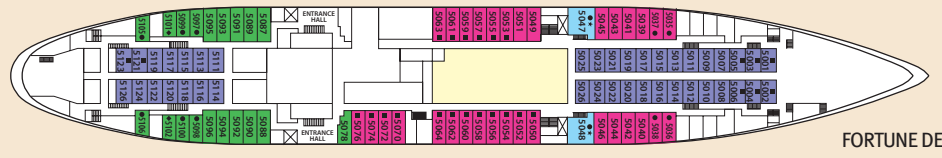

Orient Queen

PANORAMIC DECK

COMPASS DECK

SUN DECK

BOAT DECK

MERRY DECK

PHOENICIAN DECK

CEDARS DECK

FORTUNE DECK

IA IB Inside Standard

ID Inside Premium

XE Outside Deluxe

S Suite

Symbol Legend

- none 2 lower beds
- double bed
- 1 lower bed
- ★ double bed + sofa
- ◆ double bed + 1 upper bed
- 2 lower beds + 2 upper beds
- 1 lower bed + 1 upper bed
- ⊕ Staterooms with bathtub
- * Suitable for wheelchairs
- ⊖ Staterooms with obstructed view

Places to eat		
BOAT DECK	MERRY DECK	
Horizon Buffet	Mermaid Restaurant	
Bars, Lounges & Entertainment		
PANORAMIC DECK	COMPASS DECK	MERRY DECK
Venus Bar - level 2	Venus Bar - level 1	Stars Show Lounge Reflections Lounge & Bar Casino

SHIP SPECIFICATIONS	
Tonnage	15,781
Length	160.13 m
Breadth	22.80 m
Draught	6.70 m
Cruising Speed	16 knots
Passenger Decks	8
Elevators	4
Stabilizers	YES
Electric Current	220V AC
Classification Society	DNV
STATEROOM ACCOMOTATIONS	
Total Outside Staterooms	190
Total Inside Staterooms	165
Total Staterooms	355
CREW	
Crew Members	329
Nationality of Officers	Hellenic & European
Nationality of Crew	European & International
STATEROOM AMENITIES	
All staterooms are equipped with shower, WC, wash basin, air condition telephone with direct dial, plasma TV, safety boxes and fridge.	