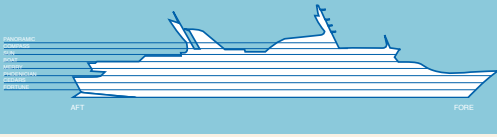

Orient Queen

PANORAMIC DECK

COMPASS DECK

SUN DECK

BOAT DECK

MERRY DECK

PHOENICIAN DECK

CEDARS DECK

FORTUNE DECK

IA IB Inside Standard

ID Inside Premium

XE Outside Deluxe

S Suite

Symbol Legend

- none 2 lower beds
- double bed
- 1 lower bed
- ★ double bed + sofa
- ◆ double bed + 1 upper bed
- 2 lower beds + 2 upper beds
- 1 lower bed + 1 upper bed
- ⊕ Staterooms with bathtub
- * Suitable for wheelchairs
- ⊖ Staterooms with obstructed view