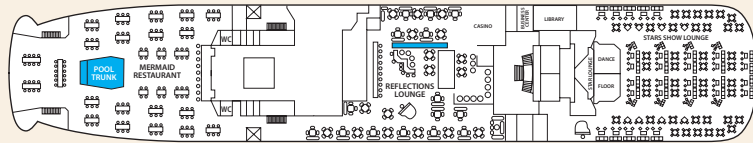

Orient Queen

PANORAMIC DECK

COMPASS DECK

SUN DECK

BOAT DECK

MERRY DECK

PHOENICIAN DECK

CEDARS DECK

FORTUNE DECK

IA IB Inside Standard

ID Inside Premium

XE Outside Deluxe

S Suite

Symbol Legend

- none 2 lower beds
- double bed
- 1 lower bed
- ★ double bed + sofa
- ◆ double bed + 1 upper bed
- 2 lower beds + 2 upper beds
- 1 lower bed + 1 upper bed
- ⊕ Staterooms with bathtub
- * Suitable for wheelchairs
- ⊖ Staterooms with obstructed view

Places to eat		
BOAT DECK	MERRY DECK	
Horizon Buffet	Mermaid Restaurant	
Bars, Lounges & Entertainment		
PANORAMIC DECK	COMPASS DECK	MERRY DECK
Venus Bar - level 2	Venus Bar - level 1	Stars Show Lounge Reflections Lounge & Bar Casino

Deck plans and stateroom layouts are given purely as a guide. Size and layout may vary within the same category.