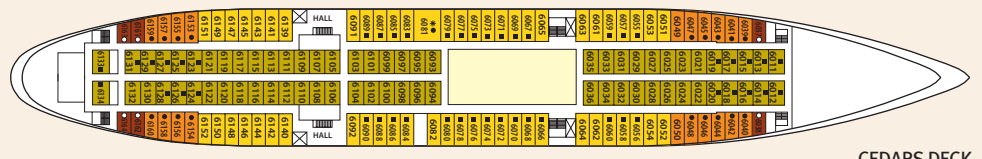

Orient Queen

PANORAMIC DECK

COMPASS DECK

SUN DECK

BOAT DECK

MERRY DECK

PHOENICIAN DECK

CEDARS DECK

FORTUNE DECK

IA IB Inside Standard

ID Inside Premium

XE Outside Deluxe

S Suite

Symbol Legend

- none 2 lower beds
- double bed
- 1 lower bed
- ★ double bed + sofa
- ◆ double bed + 1 upper bed
- 2 lower beds + 2 upper beds
- 1 lower bed + 1 upper bed
- ⊕ Staterooms with bathtub
- * Suitable for wheelchairs
- ⊖ Staterooms with obstructed view

Places to eat		
BOAT DECK	MERRY DECK	
Horizon Buffet	Mermaid Restaurant	
Bars, Lounges & Entertainment		
PANORAMIC DECK	COMPASS DECK	MERRY DECK
Venus Bar - level 2	Venus Bar - level 1	Stars Show Lounge Reflections Lounge & Bar Casino

SHIP SPECIFICATIONS	
Tonnage	15,781
Length	160.13 m
Breadth	22.80 m
Draught	6.70 m
Cruising Speed	16 knots
Passenger Decks	8
Elevators	4
Stabilizers	YES
Electric Current	220V AC
Classification Society	DNV
STATEROOM ACCOMOTATIONS	
Total Outside Staterooms	190
Total Inside Staterooms	165
Total Staterooms	355
CREW	
Crew Members	329
Nationality of Officers	Hellenic & European
Nationality of Crew	European & International
STATEROOM AMENITIES	
All staterooms are equipped with shower, WC, wash basin, air condition telephone with direct dial, plasma TV, safety boxes and fridge.	