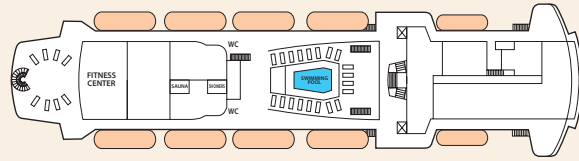

Orient Queen

COMPASS DECK

SUN DECK

BOAT DECK

IA IB Inside Standard

ID Inside Premium

XE Outside Deluxe

S Suite

Symbol Legend

- none 2 lower beds
- double bed
- 1 lower bed
- ●★ double bed + sofa
- double bed + 1 upper bed
- 2 lower beds + 2 upper beds
- 1 lower bed + 1 upper bed
- ⊕ Staterooms with bathtub
- Suitable for wheelchairs
- ⊖ Staterooms with obstructed view

Places to eat		
BOAT DECK	MERRY DECK	
Horizon Buffet	Mermaid Restaurant	
Bars, Lounges & Entertainment		
PANORAMIC DECK	COMPASS DECK	MERRY DECK
Venus Bar - level 2	Venus Bar - level 1	Stars Show Lounge Reflections Lounge & Bar Casino

Services/Fitness				
COMPASS DECK	SUN DECK	BOAT DECK	MERRY DECK	PHOENICIAN DECK
Mini Golf Court	Swimming Pool	Hospital	Internet Corner	Duty Free & Travel Value Shop
	Sauna	Spa & Massage		Reception
	Fitness Center	Beauty Salon		Shore Excursions
		Swimming Pool		Desk
				Photo Gallery