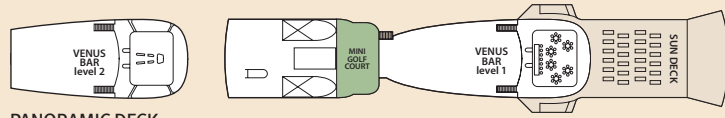

Orient Queen

PANORAMIC DECK

COMPASS DECK

SUN DECK

BOAT DECK

MERRY DECK

PHOENICIAN DECK

CEDARS DECK

FORTUNE DECK

IA IB Inside Standard

ID Inside Premium

XE Outside Deluxe

S Suite

Symbol Legend

- none 2 lower beds
- double bed
- 1 lower bed
- ★ double bed + sofa
- ◆ double bed + 1 upper bed
- 2 lower beds + 2 upper beds
- 1 lower bed + 1 upper bed
- ⊕ Staterooms with bathtub
- * Suitable for wheelchairs
- ⊖ Staterooms with obstructed view

Places to eat		
BOAT DECK	MERRY DECK	
Horizon Buffet	Mermaid Restaurant	
Bars, Lounges & Entertainment		
PANORAMIC DECK	COMPASS DECK	MERRY DECK
Venus Bar - level 2	Venus Bar - level 1	Stars Show Lounge Reflections Lounge & Bar Casino