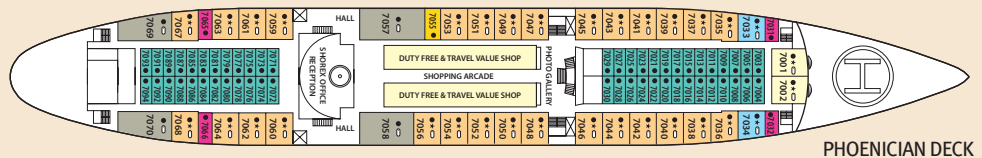

Orient Queen

PANORAMIC DECK

COMPASS DECK

SUN DECK

BOAT DECK

MERRY DECK

PHOENICIAN DECK

CEDARS DECK

FORTUNE DECK

IA IB Inside Standard

ID Inside Premium

XE Outside Deluxe

S Suite

Symbol Legend

- none 2 lower beds
- double bed
- 1 lower bed
- ★ double bed + sofa
- ◆ double bed + 1 upper bed
- 2 lower beds + 2 upper beds
- 1 lower bed + 1 upper bed
- ⊕ Staterooms with bathtub
- * Suitable for wheelchairs
- ⊖ Staterooms with obstructed view

Places to eat		
BOAT DECK	MERRY DECK	
Horizon Buffet	Mermaid Restaurant	
Bars, Lounges & Entertainment		
PANORAMIC DECK	COMPASS DECK	MERRY DECK
Venus Bar - level 2	Venus Bar - level 1	Stars Show Lounge Reflections Lounge & Bar Casino