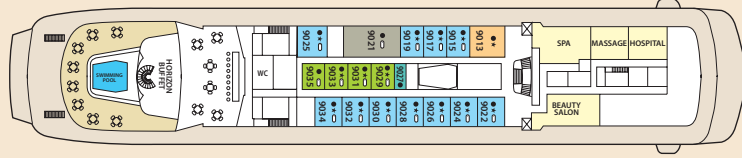

Orient Queen

PANORAMIC DECK

COMPASS DECK

SUN DECK

BOAT DECK

MERRY DECK

PHOENICIAN DECK

CEDARS DECK

FORTUNE DECK

IA IB Inside Standard

ID Inside Premium

XE Outside Deluxe

S Suite

Symbol Legend

- none 2 lower beds
- double bed
- 1 lower bed
- ★ double bed + sofa
- ◆ double bed + 1 upper bed
- 2 lower beds + 2 upper beds
- 1 lower bed + 1 upper bed
- ⊕ Staterooms with bathtub
- * Suitable for wheelchairs
- ⊖ Staterooms with obstructed view

Places to eat		
BOAT DECK	MERRY DECK	
Horizon Buffet	Mermaid Restaurant	
Bars, Lounges & Entertainment		
PANORAMIC DECK	COMPASS DECK	MERRY DECK
Venus Bar - level 2	Venus Bar - level 1	Stars Show Lounge Reflections Lounge & Bar Casino

Services/Fitness				
COMPASS DECK	SUN DECK	BOAT DECK	MERRY DECK	PHOENICIAN DECK
Mini Golf Court	Swimming Pool	Hospital	Internet Corner	Duty Free & Travel Value Shop
	Sauna	Spa & Massage		Reception
	Fitness Center	Beauty Salon		Shore Excursions
		Swimming Pool		Desk
				Photo Gallery