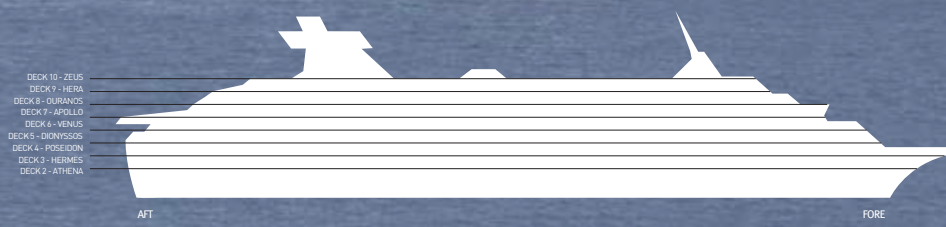

Deck Places to have a good meal

- 9 - HERA Leda Casual Dining - Aura Grill
- 4 - POSEIDON Aegean Restaurant

Deck Places to have fun

- 10 - ZEUS Thalassa Bar
- 9 - HERA Helios Bar - Horizons Bar (Deck 12)
- 7 - APOLLO Eclipse Bar
- 5 - DIONYSOS Muses Lounge - Casino - Argo Bar - Selene Lounge (Disco)

Deck Places to treat yourself

- 9 - HERA Swimming Pools
- 8 - OURANOS Saunas - Olympian Gym
- 7 - APOLLO Kid's Club
- 5 - DIONYSOS Video Arcade - Sana Beauty Centre
- 4 - POSEIDON Reception - Destination Services - Library - Agora Duty Free & Travel Value Shop - Internet Corner
- 1 Medical Centre

Category	Deck	Description	Number of cabins
Inside Cabins			
IA	2-ATHENA / 3-HERMES	2 lower beds, 3rd/4th berth, bathroom with shower	36
IB	2-ATHENA	2 lower beds, 3rd/4th berth, bathroom with shower	78
IC	3-HERMES	2 lower beds, 3rd/4th berth, bathroom with shower	85
ID	4-POSEIDON	2 lower beds bathroom with shower	39
IE	5-DIONYSOS	2 lower beds bathroom with shower	34
IF	6-VENUS	2 lower beds bathroom with shower	34
Outside Cabins			
XA	2-ATHENA / 3-HERMES	2 lower beds, 3rd berth, bathroom with shower	68
XB	2-ATHENA	2 lower beds, 3rd berth, bathroom with shower	92
XC	3-HERMES	2 lower beds, 3rd berth, bathroom with shower	94
XD	4-POSEIDON	2 lower beds, 3rd berth, bathroom with shower	52
XE	5-DIONYSOS	2 lower beds bathroom with shower	42
XF	6-VENUS	2 lower beds bathroom with shower	40
Suites			
SJ Junior Suite	7-APOLLO	2 lower beds or matrimonial, sofa bed, bathroom with bathtub or shower	21
SB Balcony Suite	9-HERA	Matrimonial bed, sofa bed, bathroom with bathtub, balcony	7
SG Grand Suite	9-HERA	Matrimonial bed, sofa bed, bathroom with bathtub and shower, balcony	2

SHIP SPECIFICATIONS

Tonnage	37,584
Length	214.88 m
Breadth	28.4 m
Draught	7 m
Cruising Speed	19 knots
Passenger Decks	10
Elevators	7
Stabilizers	YES
Electric Current	110v
Classification Society	Det Norske Veritas

CABIN ACCOMMODATIONS

Total Outside Cabins	418
Total Inside Cabins	306
Total Cabins	724

CREW MEMBERS

Nationality of Officers	540
Nationality of Crew	Hellenic & International European & International

CABIN AMENITIES

All cabins are equipped with shower, WC, air condition, telephone, TV, safety boxes and hairdryers. All SJ, SB & SG categories have refrigerated mini bar.

Deck plans and cabins' layouts are given purely as a guide. Size and layout may vary within the same category. Some cabins in SJ category might have partially obstructed view.