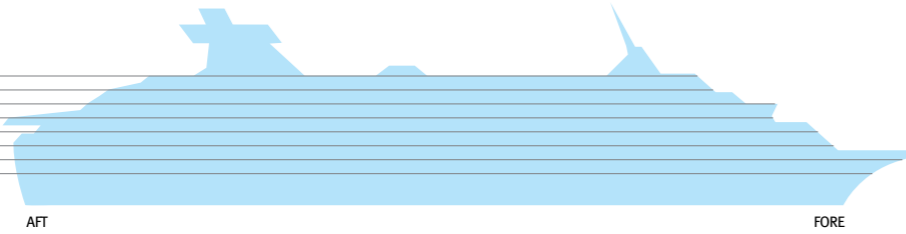

LOUIS Olympia

DECK 10 - COMPASS
DECK 9 - SUN
DECK 8 - BRIDGE
DECK 7 - PROMENADE
DECK 6 - UPPER
DECK 5 - CABARET
DECK 4 - MAIN
DECK 3 - A
DECK 2 - B

IC Inside Cabin

SJ Junior Suite

SG Grand Suite

Deck Places to eat

9	Swimming Pools
8	Saunas - Gym
7	Kid's Club
5	Video Arcade - Beauty Salon
4	Reception - Destination Services - Library - Duty Free & Travel Value Shop - Internet Corner
1	Medical Centre

Category	Deck		Number of cabins
Inside Cabins			
IA	2/3	2 lower beds, 3rd/4th berth, bathroom with shower	36
IB	2	2 lower beds, 3rd/4th berth, bathroom with shower	78
IC	3	2 lower beds, 3rd/4th berth, bathroom with shower	85
ID	4	2 lower beds bathroom with shower	39
IE	5	2 lower beds bathroom with shower	34
IF	6	2 lower beds bathroom with shower	34
Outside Cabins			
XA	2/3	2 lower beds, 3rd berth, bathroom with shower	68
XB	2	2 lower beds, 3rd berth, bathroom with shower	92
XC	3	2 lower beds, 3rd berth, bathroom with shower	94
XD	4	2 lower beds, 3rd berth, bathroom with shower	52
XE	5	2 lower beds bathroom with shower	42
XF	6	2 lower beds bathroom with shower	40
Suites			
SJ Junior Suite	7	2 lower beds or matrimonial, sofa bed, bathroom with bathtub or shower	21
SB Balcony Suite	9	Matrimonial bed, sofa bed, bathroom with bathtub, balcony	7
SG Grand Suite	9	Matrimonial bed, sofa bed, bathroom with bathtub and shower, balcony	2

Deck plans and cabins' layouts are given purely as a guide. Size and layout may vary within the same category. Some cabins in SJ category might have partially obstructed view.

SHIP SPECIFICATIONS

Tonnage	37,584
Length	214.88 m
Breadth	28.4 m
Draught	7 m
Cruising Speed	19 knots
Passenger Decks	10
Elevators	7
Stabilizers	YES
Electric Current	110v
Classification Society	Det Norske Veritas