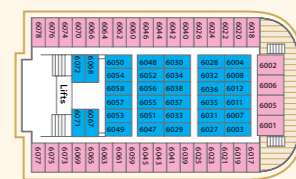

Deck plans and cabins' layouts are given purely as a guide. Size and layout may vary within the same category. Some cabins in SJ category might have partially obstructed view.

SHIP SPECIFICATIONS

Tonnage	37,584
Length	214.88 m
Breadth	28.4 m
Draught	7 m
Cruising Speed	19 knots
Passenger Decks	10
Elevators	7
Stabilizers	YES
Electric Current	110v
Classification Society	Det Norske Veritas

DECK 10 - COMPASS

DECK 9 - SUN

DECK 8 - BRIDGE

DECK 7 - PROMENADE

DECK 6 - UPPER

DECK 5 - CABARET

DECK 4 - MAIN

DECK 3 - A

DECK 2 - B